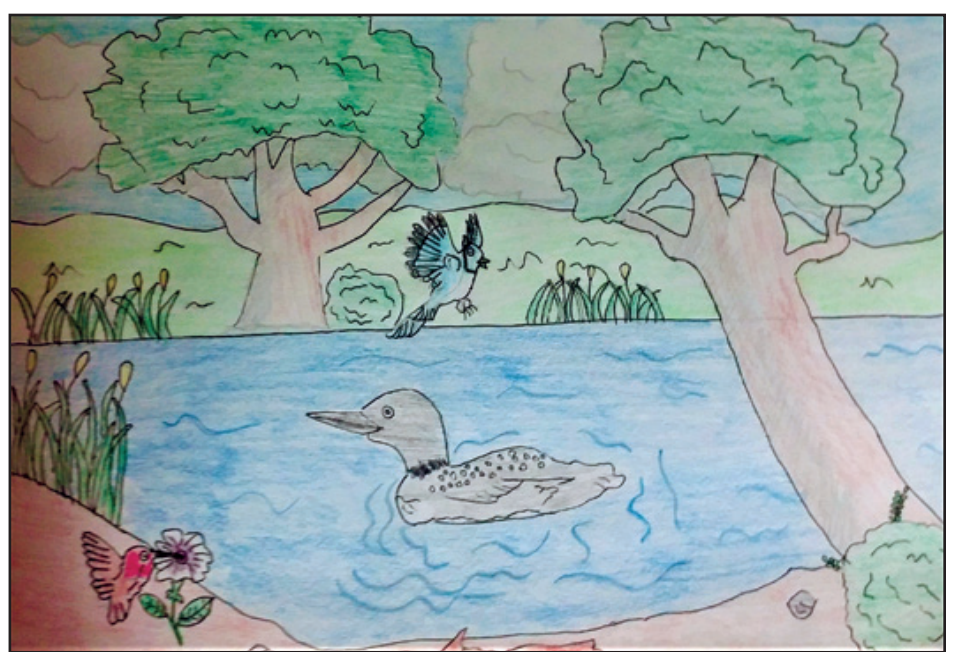

ANAHI PENAFLOR/LODI MIDDLE SCHOOL